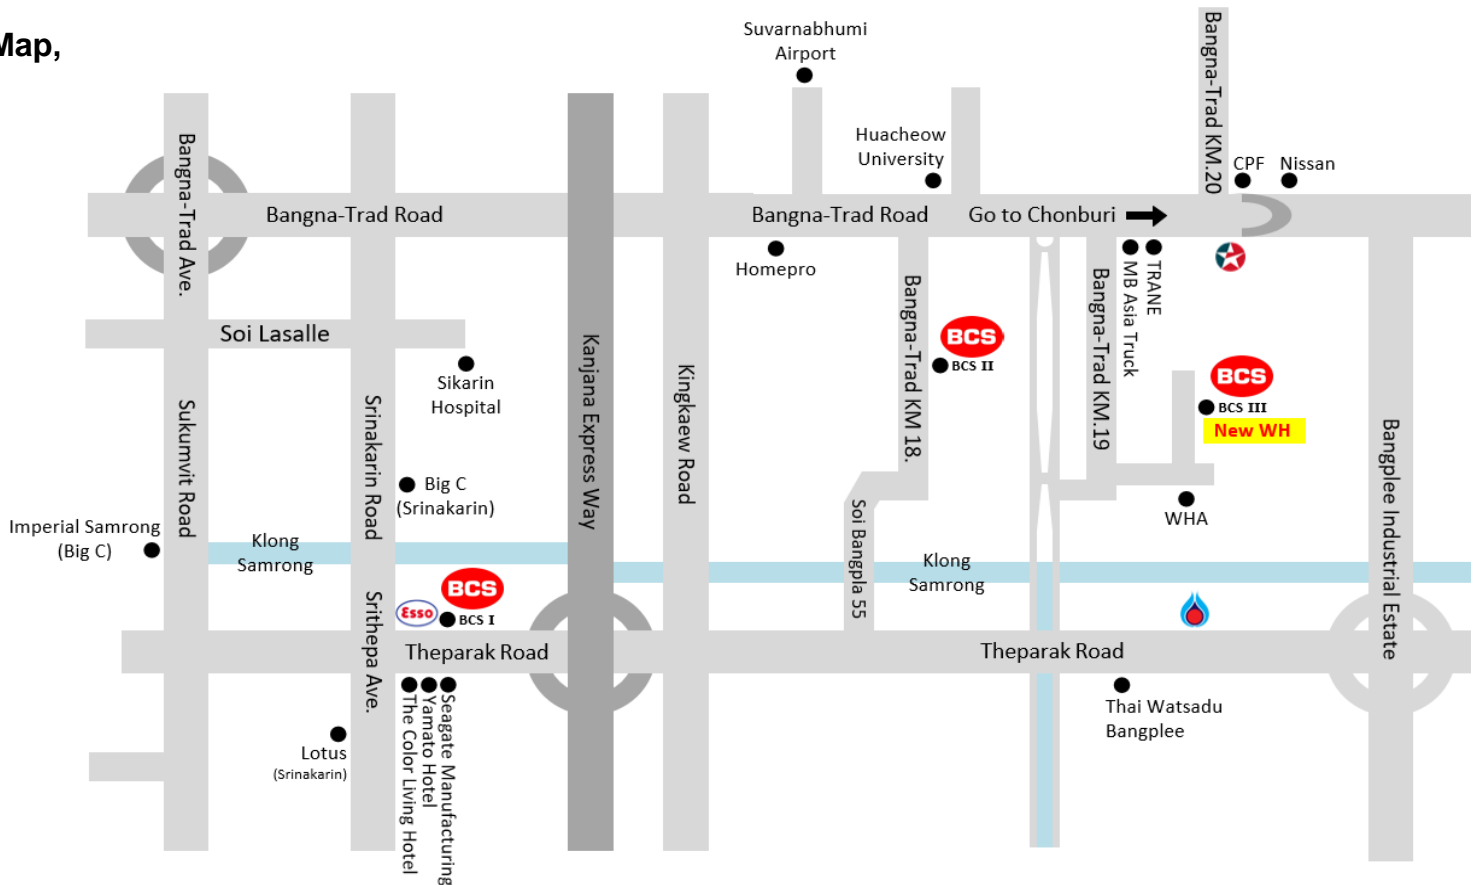

BANGKOK COLD STORAGE SERVICE, LTD.

COLD STORAGE & DISTRIBUTION CENTER

Map,

Address : Bangna-Trad Km.19 Road, Tambon Bangchalong, Amphur Bangplee, Samutprakarn10540.

Website

For more enquiry, please email us at BCS-Sales@bcs-kline.com

Or Call +6691-772-6228 for Japanese Account and +6681-700-4012 for Other Account

PUT THE RIGHT PRODUCT IN THE RIGHT PLACE