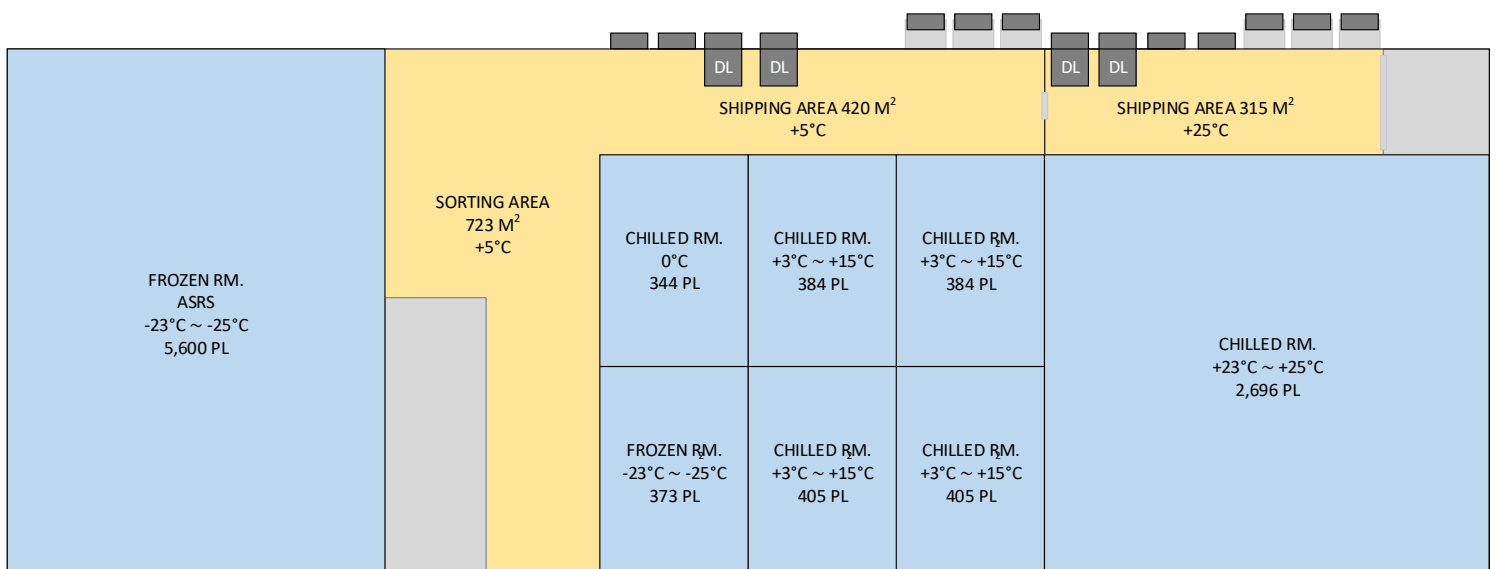

PUT THE RIGHT PRODUCT IN THE RIGHT PLACE