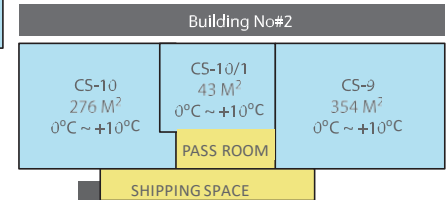

PUT THE RIGHT PRODUCT IN THE RIGHT PLACE