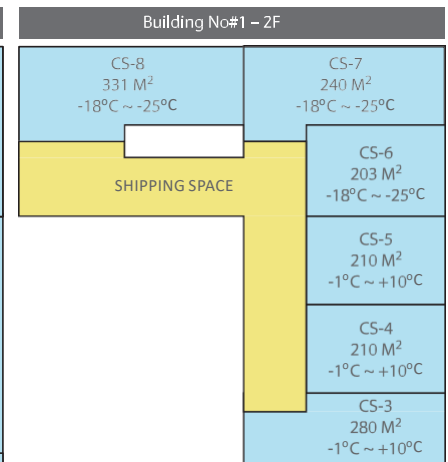

PUT THE RIGHT PRODUCT IN THE RIGHT PLACE