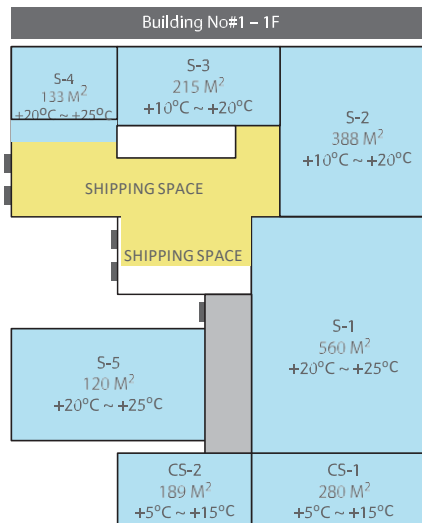

PUT THE RIGHT PRODUCT IN THE RIGHT PLACE